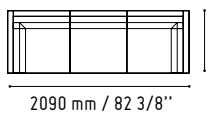

720 mm / 28 3/8"

2090 mm / 82 3/8"