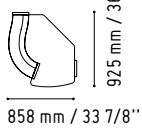

WAVE

LUV49L

73 - HIGH GLOSS WHITE

67 - WHITE PASTEL