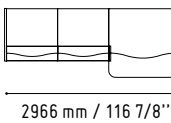

LUV30L

1019 mm / 40 1/8"

2966 mm / 116 7/8"

- 81 - HIGH GLOSS BURGUNDY
- 67 - WHITE PASTEL

The outstanding traits of the WAVE include its vibrant and live colors in an abundant variety of burgundy, white, green, orange. Individual spaces are colorfully defined since the Wave's ability to blend into any office space is unequivocal. A wide array of modular elements optimizes the flexibility of arrangements in all situations.