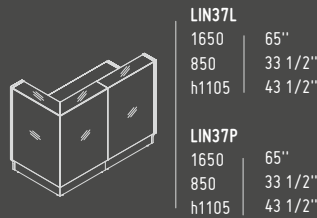

ELIPSE

SSL15

1500 mm / 59"
590 mm / 23 1/4"
h 300 mm / 11 3/4"

LINEA

AVAILABLE COLOURS

08 - BLACK

26 - ALUMINIUM
SATINATO

67 - WHITE
PASTEL