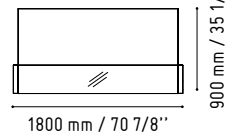

Opposites attract.

Arctic summer - ice flow warmed up with the glow - tube lighting.
The fancy design of this reception desk is intended for people with imagination,
who appreciate elegance and dislike monotony.

LAS18