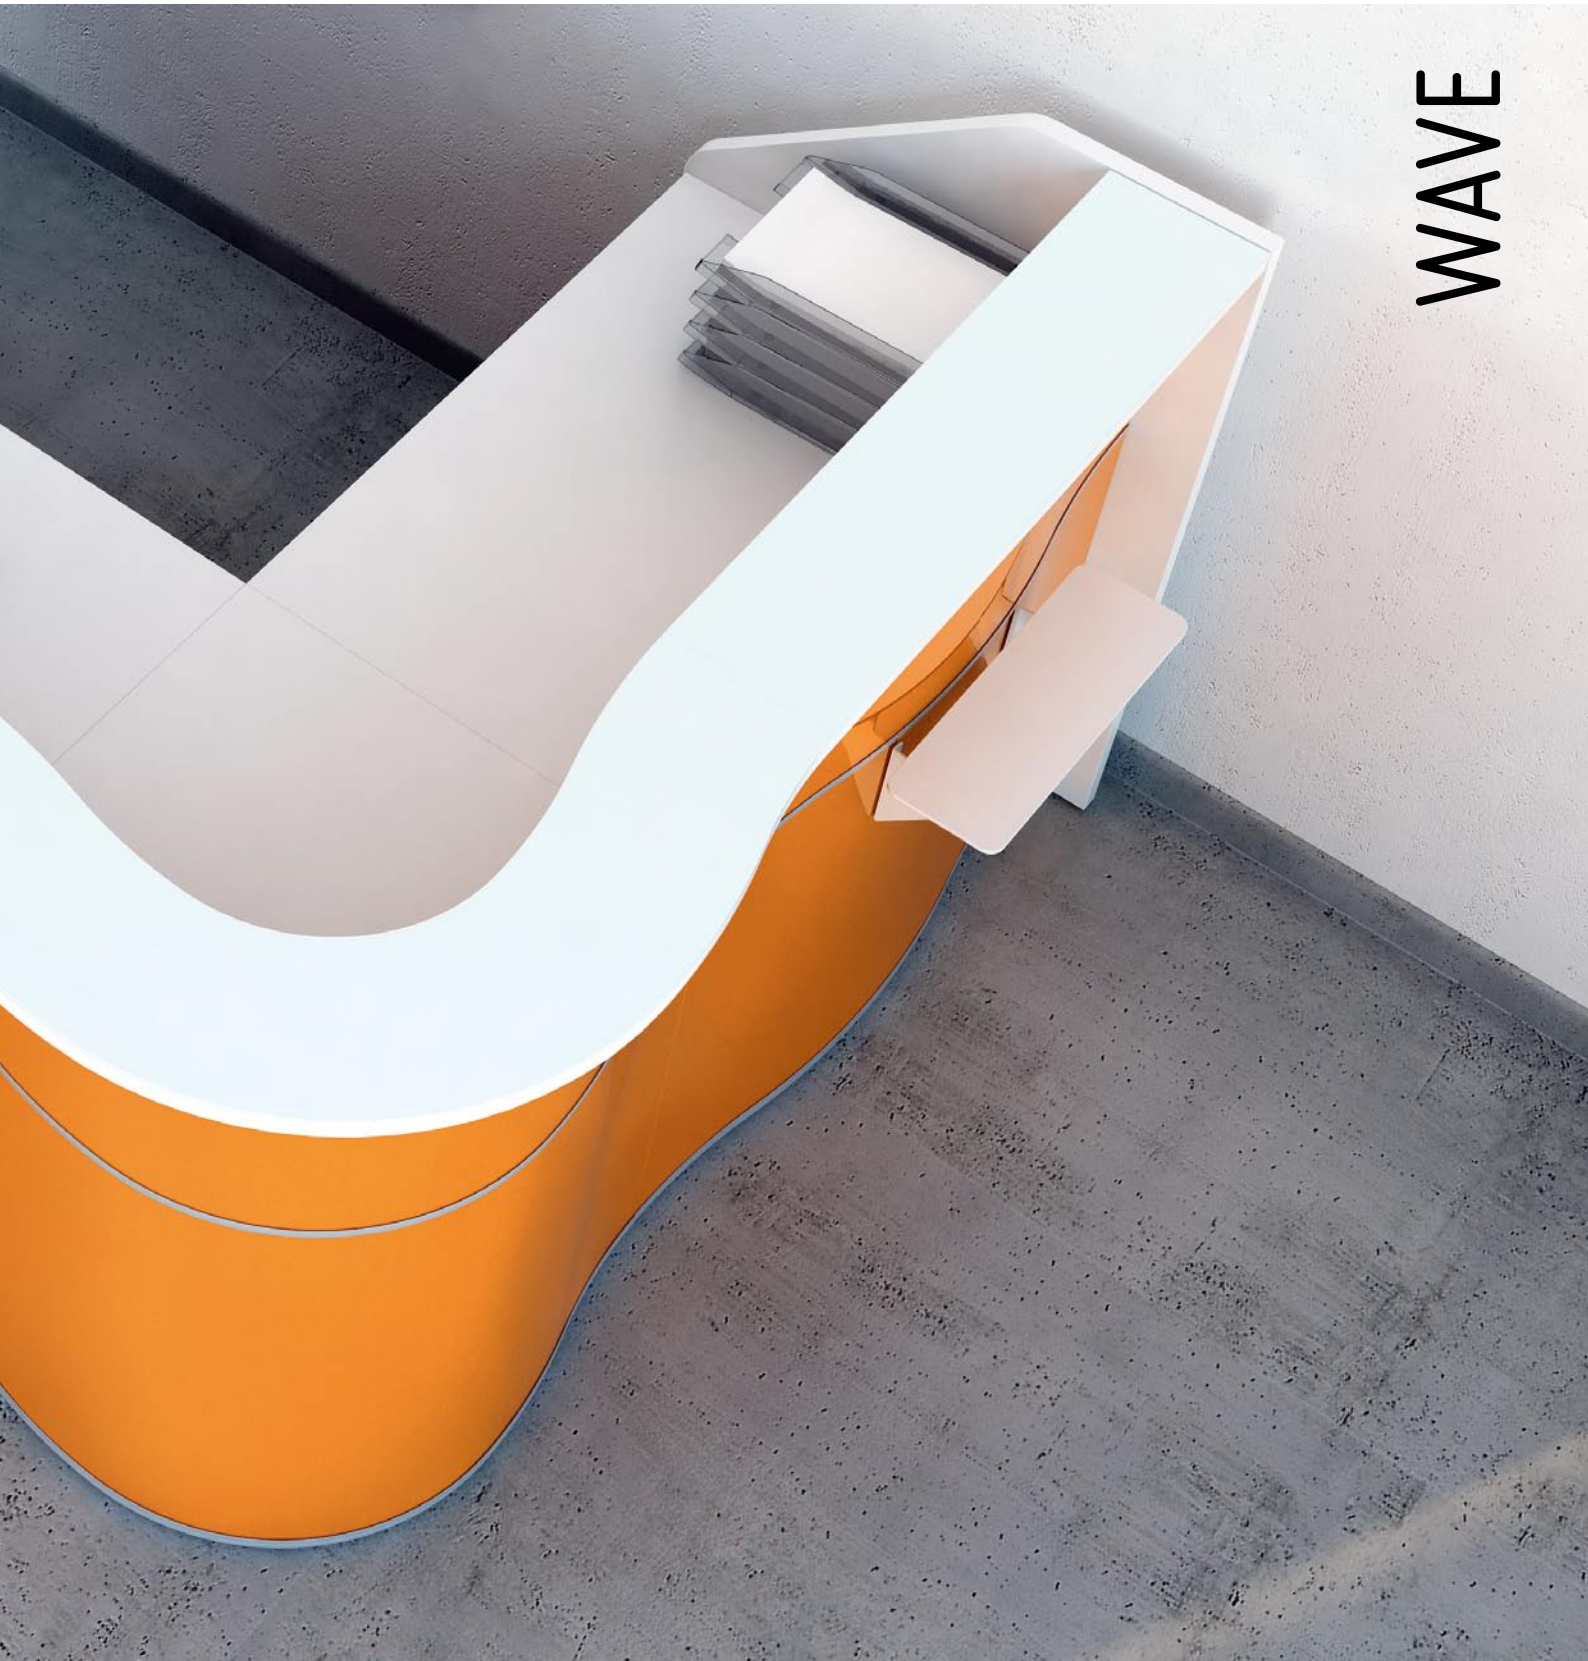

The wave reception was created with both enormous and compact office spaces in mind. This brilliant design synchronizes its functionality and esthetic properties.

WAVE

LUV40P + 2xLUV09

1792 mm / 70 5/8"

2780 mm / 109 1/2"