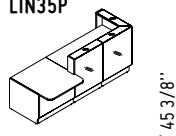

CHECK YOUR WIRELESS DEVICE
YOU CAN CONNECT NOW.

4

LIN33L

1856 mm / 73 1/8"

1122 mm / 44 1/4"

MM-2WP

1140 mm / 44 7/8"

720 mm / 28 3/8"

MM-PU

650 mm / 25 5/8"

650 mm / 25 5/8"

SNA20

2000 mm / 78 7/8"

90 mm / 3 1/2"

LIN35P

2650 mm / 104 3/8"
1150 mm / 45 3/8"