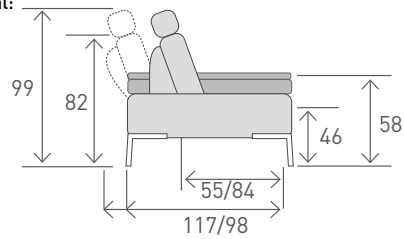

VISUALISATION

- Two-tone design:

- Back view:

- Movable backrest:

- Headrest:

- Legs:

01BR Brushed

01BL Black

MEASUREMENTS

- General:

- Terminal:
* variable - see iROM

- Longchair:

- Corner:

- Movable backrest:

- Armrest:

- Footstool X:

LEGEND HEADREST

Code	Largeur	
050	50 cm	For seat widths from 60 to 77 cm
070	70 cm	For seat widths from 80 to 97 cm
090	90 cm	For seat widths from 100 to 120 cm

LEGEND TYPE CORNER

Code	Meaning
B	Armrest Basic
L	Longchair
T	Terminal

LEGEND HEADREST

Code	Largeur	
050	50 cm	For seat widths from 60 to 77 cm
070	70 cm	For seat widths from 80 to 97 cm
090	90 cm	For seat widths from 100 to 120 cm