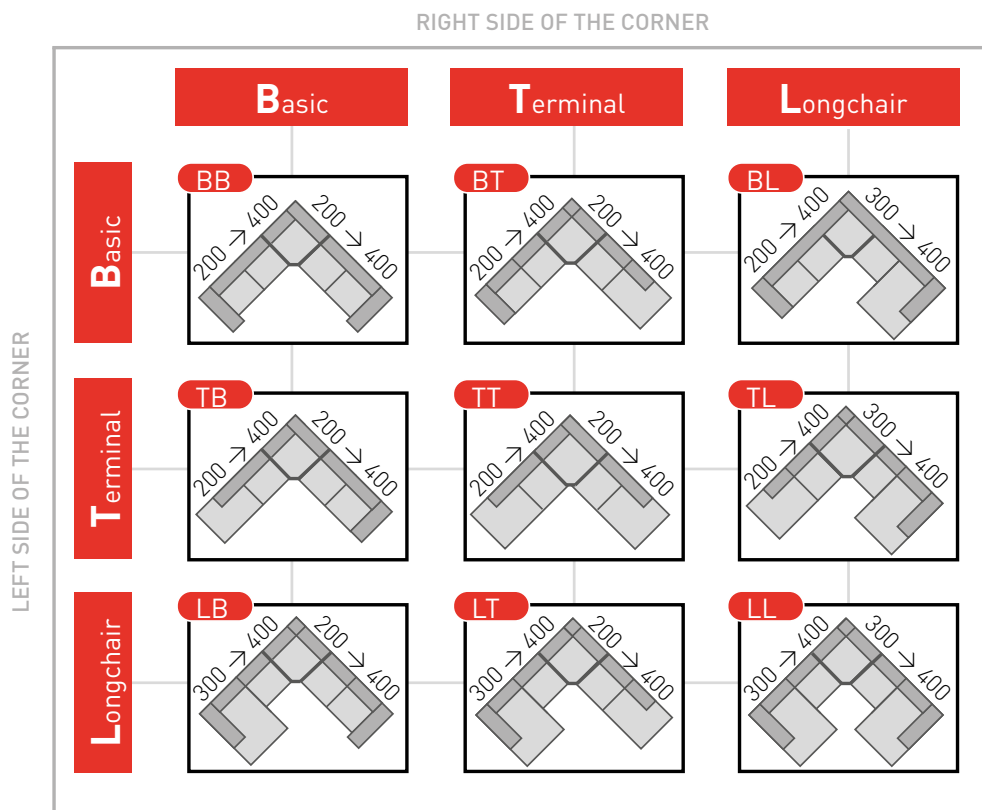

MEASUREMENTS

- General:

- Terminal:
* variable - see iROM

- Longchair:

- Corner:

- Movable backrest:

- Armrest:

- Footstool X:

RIGHT SIDE OF THE CORNER

LEGEND TYPE ARMCHAIR/SOFA

Code	Meaning
B	Basic armrest, without function (fixed)
T	Terminal
L	Longchair
G	Glider (special terminal with included vario)
J	JoinTerminal (terminal with intergrated corner)
X	maXi pouf

LEGEND HEADREST

Code	Largeur	
050	50 cm	For seat widths from 60 to 77 cm
070	70 cm	For seat widths from 80 to 97 cm
090	90 cm	For seat widths from 100 to 120 cm

LEGEND TYPE CORNER

Code	Meaning
B	Armrest Basic
L	Longchair
T	Terminal

LEGEND HEADREST

Code	Largeur	
050	50 cm	For seat widths from 60 to 77 cm
070	70 cm	For seat widths from 80 to 97 cm
090	90 cm	For seat widths from 100 to 120 cm