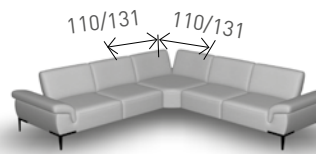

VISUALISATION

- Two-tone design:

- Back view:

- Movable backrest:

- Headrest:

- Legs:

01BR Brushed

01BL Black

MEASUREMENTS

- General:

- Terminal:
* variable - see iROM

- Longchair:

- Corner:

- Movable backrest:

- Armrest:

- Footstool X:

RIGHT SIDE OF THE CORNER

LEGEND TYPE ARMCHAIR/SOFA

Code	Meaning
B	Basic armrest, without function (fixed)
T	Terminal
L	Longchair
G	Glider (special terminal with included vario)
J	JoinTerminal (terminal with intergrated corner)
X	maXi pouf

LEGEND HEADREST

Code	Largeur	
050	50 cm	For seat widths from 60 to 77 cm
070	70 cm	For seat widths from 80 to 97 cm
090	90 cm	For seat widths from 100 to 120 cm

LEGEND TYPE CORNER

Code	Meaning
B	Armrest Basic
L	Longchair
T	Terminal