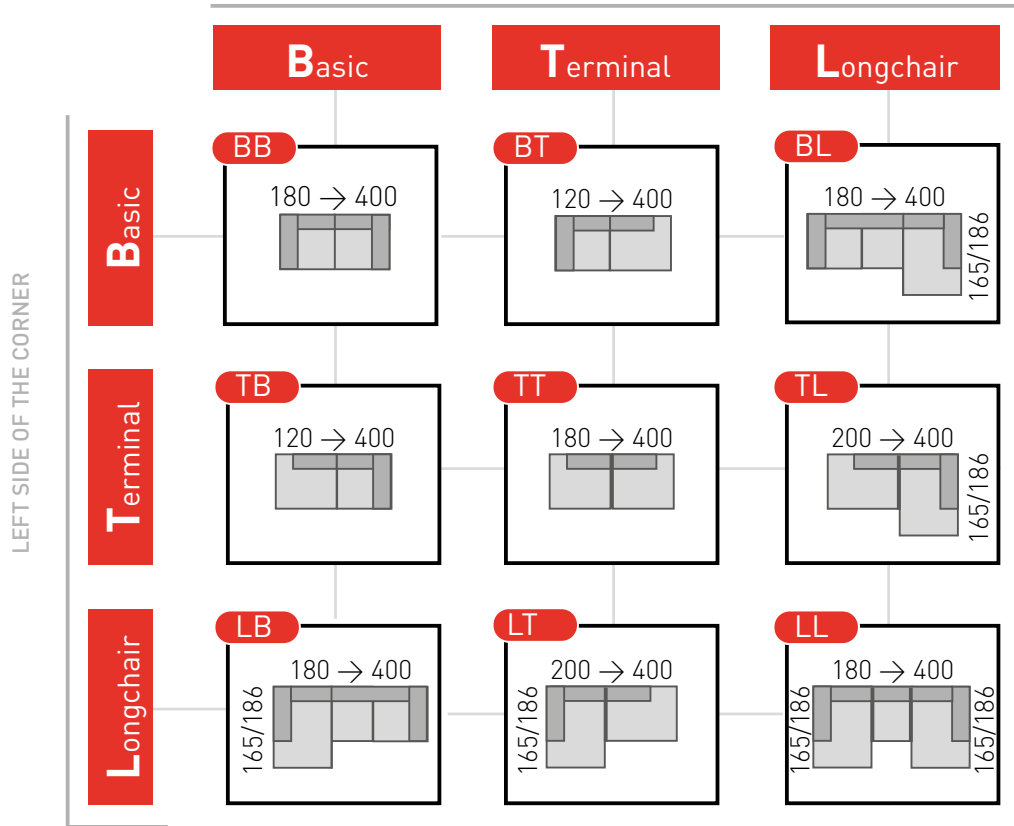

MEASUREMENTS

- General:

- Terminal:
* variable - see iROM

- Longchair:

- Corner:

- Movable backrest:

- Armrest:

- Footstool X:

RIGHT SIDE OF THE CORNER

LEGEND TYPE ARMCHAIR/SOFA

Code	Meaning
B	Basic armrest, without function (fixed)
T	Terminal
L	Longchair
G	Glider (special terminal with included vario)
J	JoinTerminal (terminal with intergrated corner)
X	maXi pouf

LEGEND HEADREST

Code	Largeur	
050	50 cm	For seat widths from 60 to 77 cm
070	70 cm	For seat widths from 80 to 97 cm
090	90 cm	For seat widths from 100 to 120 cm

LEGEND TYPE CORNER

Code	Meaning
B	Armrest Basic
L	Longchair
T	Terminal

LEGEND HEADREST

Code	Largeur	
050	50 cm	For seat widths from 60 to 77 cm
070	70 cm	For seat widths from 80 to 97 cm
090	90 cm	For seat widths from 100 to 120 cm