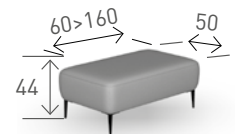

MEASUREMENTS

- General:

- Terminal:
* variable - see iROM

- Longchair:

- Corner:

- Movable backrest:

- Armrest:

- Footstool X:

RIGHT SIDE OF THE CORNER

LEGEND TYPE ARMCHAIR/SOFA

Code	Meaning
B	Basic armrest, without function (fixed)
T	Terminal
L	Longchair
G	Glider (special terminal with included vario)
J	JoinTerminal (terminal with intergrated corner)
X	maXi pouf

LEGEND HEADREST

Code	Largeur	
050	50 cm	For seat widths from 60 to 77 cm
070	70 cm	For seat widths from 80 to 97 cm
090	90 cm	For seat widths from 100 to 120 cm

LEGEND TYPE CORNER

Code	Meaning
B	Armrest Basic
L	Longchair
T	Terminal

LEGEND HEADREST

Code	Largeur	
050	50 cm	For seat widths from 60 to 77 cm
070	70 cm	For seat widths from 80 to 97 cm
090	90 cm	For seat widths from 100 to 120 cm