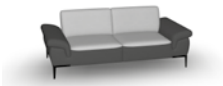

VISUALISATION

- Two-tone design:

- Back view:

- Movable backrest:

- Headrest:

- Legs:

01BR Brushed

01BL Black

MEASUREMENTS

- General:

- Terminal:
* variable - see iROM

- Longchair:

- Corner:

- Movable backrest:

- Armrest:

- Footstool X:

RIGHT SIDE OF THE CORNER

LEGEND TYPE ARMCHAIR/SOFA

Code	Meaning
B	Basic armrest, without function (fixed)
T	Terminal
L	Longchair
G	Glider (special terminal with included vario)
J	JoinTerminal (terminal with intergrated corner)
X	maXi pouf

LEGEND HEADREST

Code	Largeur	
050	50 cm	For seat widths from 60 to 77 cm
070	70 cm	For seat widths from 80 to 97 cm
090	90 cm	For seat widths from 100 to 120 cm

LEGEND TYPE CORNER

Code	Meaning
B	Armrest Basic
L	Longchair
T	Terminal